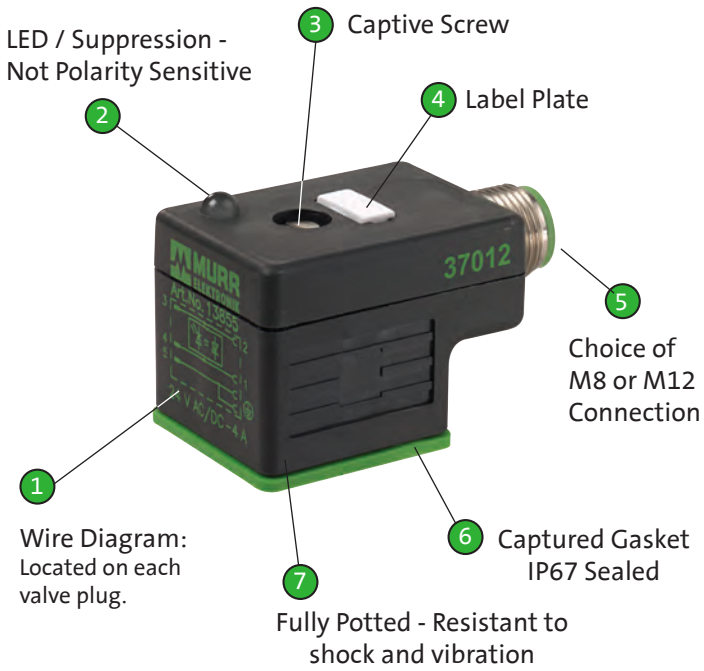

| VALVE PLUGS WITH M8/M12 CONNECTIVITY

What makes a Murrelektronik Valve Plug a Murrelektronik Valve Plug...

Wiring to our over-molded valve din connectors is not polarity sensitive. We use a circuit that allows for connection and protection independent of the polarity connections.