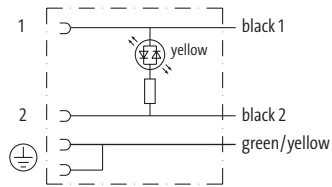

| VALVE PLUGS WITH M8/M12 CONNECTIVITY

What makes a Murrelektronik Valve Plug a Murrelektronik Valve Plug...

Wiring to our over-molded valve din connectors is not polarity sensitive. We use a circuit that allows for connection and protection independent of the polarity connections.